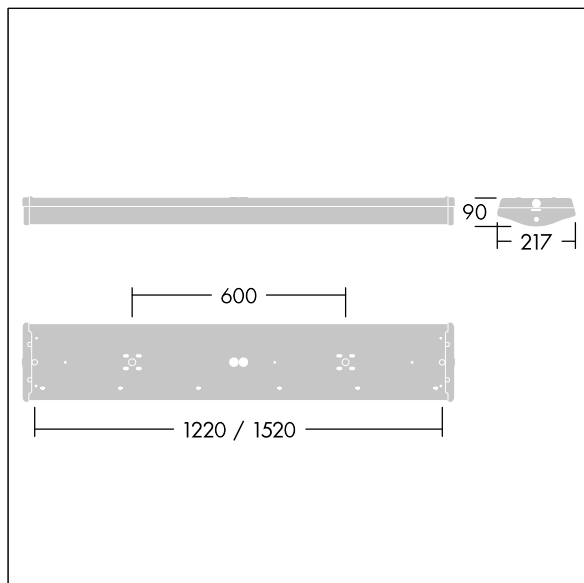

College

96628879 COLLEGE 6500-840 HF E3 L1500

THORN

IP44	IK05					850°C	T _a 0 +25
------	------	--	--	--	--	-------	-------------------------

College

A high performance, Surface mounted, LED luminaire. Electronic, fixed output control gear with 3 hour, manual test, emergency lighting circuit. Class I electrical, IP44. Body: white painted steel. End caps: white polycarbonate with a curved, precision extruded clear prismatic polycarbonate diffuser. Ø21.5mm cable entry hole in the centre of the back spine with optional cable entry through each end cap. Fitting supplied with sealing grommets and innovative "quick fix" horseshoe and sliding washers for direct screw fixing to surface, fixing centres 1450mm. Standard BESA fixings. Can be suspended using wire suspension accessory kit (to be ordered separately). 4 x 2 x 2.5mm² piano key terminal block. Complete with 4000K LED

Dimensions: 1520 x 217 x 90 mm

Luminaire input power: 57.3 W

Weight: 4.9 kg

TLG_CLLG_F_P1.jpg

TLG_CLLG_M_LD1.wmf

This product contains light sources of energy efficiency class D.

All values marked with an * are rated values. Thorn uses tried and tested components from leading suppliers, however there may be isolated instances of technology-related failures of individual LEDs during the rated product lifetime. International standards set the tolerance in initial flux and connected load at ±10%. Unless stated otherwise, the values apply to an ambient temperature of 25°C.