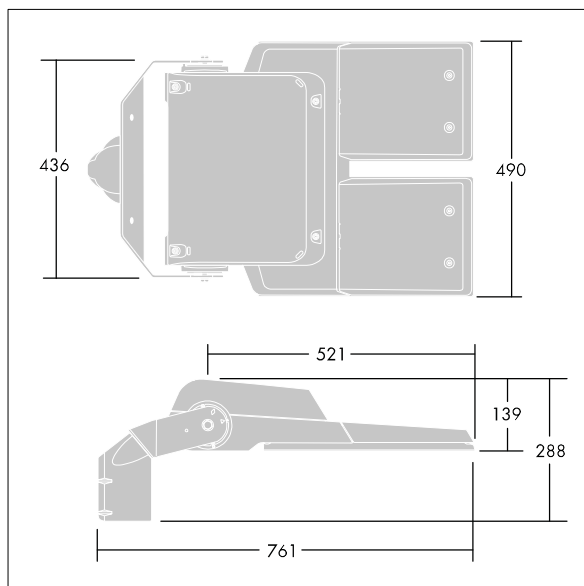

96665734 CQ XL 120L50-740 RC BPS CL2 M60 GY

IP66	IK08					
------	------	--	--	--	--	--

CiviTEQ

A size LED road lighting lantern with 120 LEDs driven at 500mA with Road & Comfort optic. Electronic, fixed output control gear. Class II electrical (this product is not earthed), IP66, IK08. Housing: die-cast aluminium, Light grey 150 sanded textured (close to RAL9006). Enclosure: toughened flat glass. Screws: stainless steel, Ecolubric® treated. Supplied with Ø60mm spigot adaptor which can be fitted for post-top (0°/5°/10° tilt) or side-entry (-20°/-15°/-10°/-5°/0° tilt). Complete with 4000K LED. Surge protection: 10kV single pulse common mode and 8kV multipulse common mode and 6kV multipulse differential mode. If permanent DALI system is connected, 6kV multipulse common and differential mode.

Dimensions: 761 x 490 x 139 mm
 Luminaire input power: 177 W
 Luminaire luminous flux: 28982 lm
 Luminaire efficacy: 164 lm/W
 Weight: 20.1 kg
 Scx: 0.063 m²

TLG_CTEQ_F_XL.jpg

TLG_CETQ_M_CQ XL.wmf

This product contains light sources of energy efficiency classes D, E.