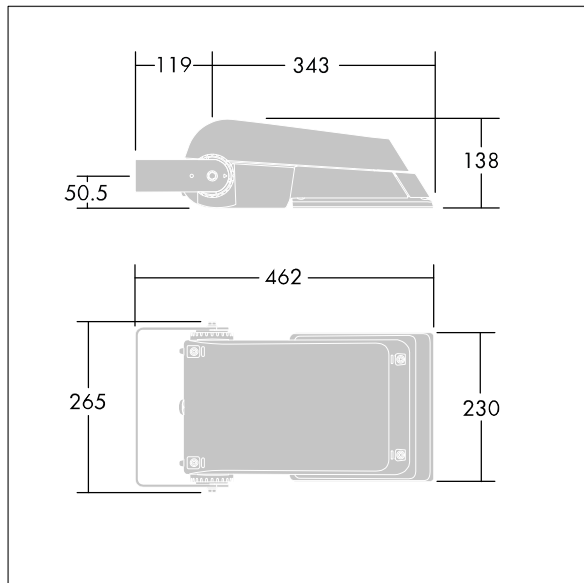

Areaflood Pro

96644867 AFP S 36L70-740 A5 LRT CL2 GY

ISO 9223 C5		IP66	IK08				T _a -25 +35
----------------	--	------	------	--	--	--	---------------------------

Areaflood Pro

A compact, lightweight, general purpose LED area floodlight. With small body, driving 36 LEDs at 700mA with asymmetrical 50° light distribution. IP66, IK08, Class II electrical (this product is not earthed). Body: die-cast aluminium (EN AC-44300), Light grey 150 sanded textured (close to RAL9006).. Enclosure: 4mm thick toughened glass. Reversible mounting stirrup supplied, Complete with 4000K LED.

Dimensions: 462 x 265 x 139 mm
 Luminaire input power: 77 W
 Luminaire luminous flux: 11281 lm
 Luminaire efficacy: 147 lm/W
 weight: 6.29 kg
 Scx: 0.05 m²

TLG_AFLP_F_SMALLPDB.jpg

TLG_AFLP_M_SML.wmf

This product contains light sources of energy efficiency classes D, E.