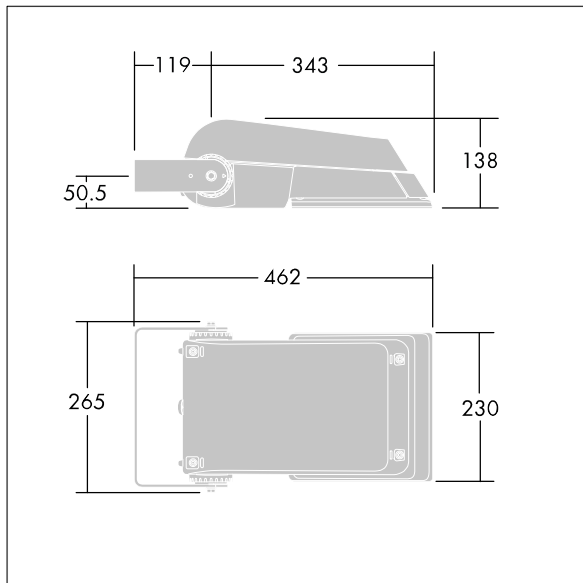

Areaflood Pro

96644867 AFP S 36L70-740 A5 LRT CL2 GY

Areaflood Pro

A compact, lightweight, general purpose LED area floodlight. With small body, driving 36 LEDs at 700mA with asymmetrical 50° light distribution. IP66, IK08, Class II electrical (this product is not earthed). Body: die-cast aluminium (EN AC-44300), Light grey 150 sanded textured (close to RAL9006).. Enclosure: 4mm thick toughened glass. Reversible mounting stirrup supplied, Complete with 4000K LED.

Dimensions: 462 x 265 x 139 mm
 Luminaire input power: 77 W
 Luminaire luminous flux: 11281 lm
 Luminaire efficacy: 147 lm/W
 weight: 6.29 kg
 Scx: 0.05 m²

TLG_AFLP_F_SMALLPDB.jpg

TLG_AFLP_M_SML.wmf

This product contains light sources of energy efficiency classes D, E.