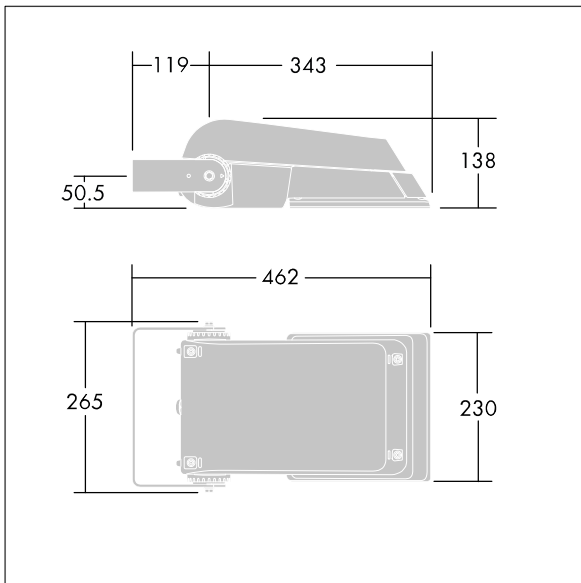

Areaflood Pro

96644864 AFP S 36L70-740 EWR HFX CL1 SP GY

Areaflood Pro

A compact, lightweight, general purpose LED area floodlight. With small body, driving 36 LEDs at 700mA with Extra Wide Road light distribution. IP66, IK08, Class I electrical. Body: die-cast aluminium (EN AC-44300), Light grey 150 sanded textured (close to RAL9006).. Enclosure: 4mm thick toughened glass. Reversible mounting stirrup supplied, Equipped with 10kV / 10kA surge protection device. Complete with 4000K LED.

Dimensions: 462 x 265 x 139 mm
 Luminaire input power: 77 W
 Luminaire luminous flux: 11488 lm
 Luminaire efficacy: 149 lm/W
 weight: 6.34 kg
 Scx: 0.05 m²

TLG_AFLP_F_SMALLPDB.jpg

TLG_AFLP_M_SML.wmf

This product contains light sources of energy efficiency class E.