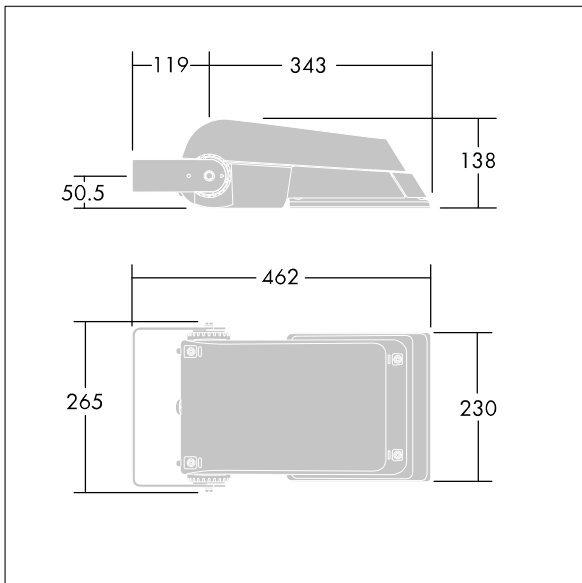

Areaflood Pro

96644855 AFP S 36L70-740 A6 HFX CL1 GY

Areaflood Pro

A compact, lightweight, general purpose LED area floodlight. With small body, driving 36 LEDs at 700mA with asymmetrical 60° light distribution. IP66, IK08, Class I electrical. Body: die-cast aluminium (EN AC-44300), Light grey 150 sanded textured (close to RAL9006).. Enclosure: 4mm thick toughened glass. Reversible mounting stirrup supplied, Complete with 4000K LED.

Dimensions: 462 x 265 x 139 mm
 Luminaire input power: 77 W
 Luminaire luminous flux: 11426 lm
 Luminaire efficacy: 148 lm/W
 weight: 6.25 kg
 Scx: 0.05 m²

TLG_AFLP_F_SMALLPDB.jpg

TLG_AFLP_M_SML.wmf

This product contains light sources of energy efficiency class E.