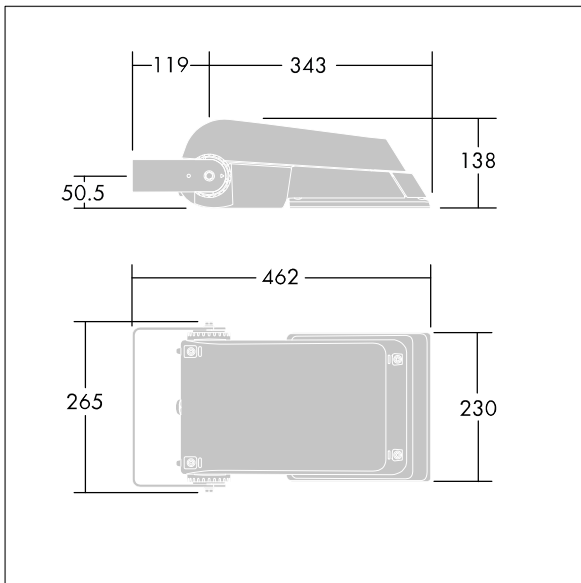

Areaflood Pro

96644854 AFP S 36L70-740 A5 HFX CL1 GY

Areaflood Pro

A compact, lightweight, general purpose LED area floodlight. With small body, driving 36 LEDs at 700mA with asymmetrical 50° light distribution. IP66, IK08, Class I electrical. Body: die-cast aluminium (EN AC-44300), Light grey 150 sanded textured (close to RAL9006).. Enclosure: 4mm thick toughened glass. Reversible mounting stirrup supplied, Complete with 4000K LED.

Dimensions: 462 x 265 x 139 mm
 Luminaire input power: 77 W
 Luminaire luminous flux: 11281 lm
 Luminaire efficacy: 147 lm/W
 weight: 6.25 kg
 Scx: 0.05 m²

TLG_AFLP_F_SMALLPDB.jpg

TLG_AFLP_M_SML.wmf

This product contains light sources of energy efficiency class E.