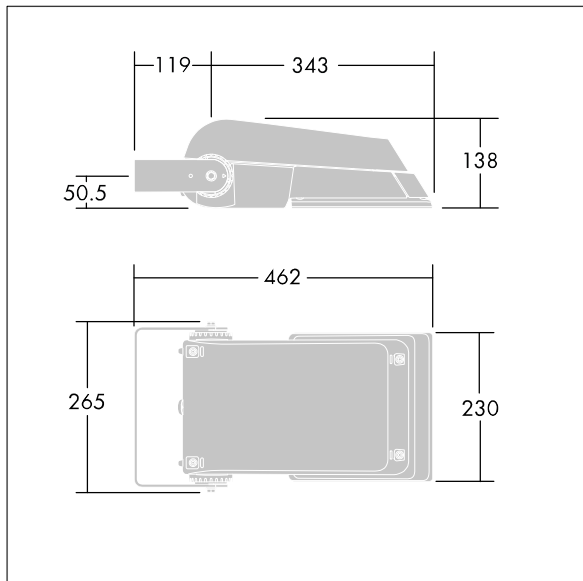

Areaflood Pro

96644835 AFP S 36L70-740 A4 BS 3550 PM CL1 GY

ISO 9223 C5		IP66	IK08							T _a -25 +35
----------------	--	------	------	--	--	--	--	--	--	---------------------------

Areaflood Pro

A compact, lightweight, general purpose LED area floodlight. With small body, driving 36 LEDs at 700mA with asymmetrical 40° light distribution. IP66, IK08, Class I electrical. Body: die-cast aluminium (EN AC-44300), Light grey 150 sanded textured (close to RAL9006).. Enclosure: 4mm thick toughened glass. Reversible mounting stirrup supplied, Equipped with Mini Photocell. Complete with 4000K LED.

Not compatible with UrbaSens systems.

Dimensions: 462 x 265 x 139 mm
 Luminaire input power: 77 W
 Luminaire luminous flux: 11594 lm
 Luminaire efficacy: 151 lm/W
 weight: 6.37 kg
 Scx: 0.05 m²

TLG_AFLP_F_SMALLPDB.jpg