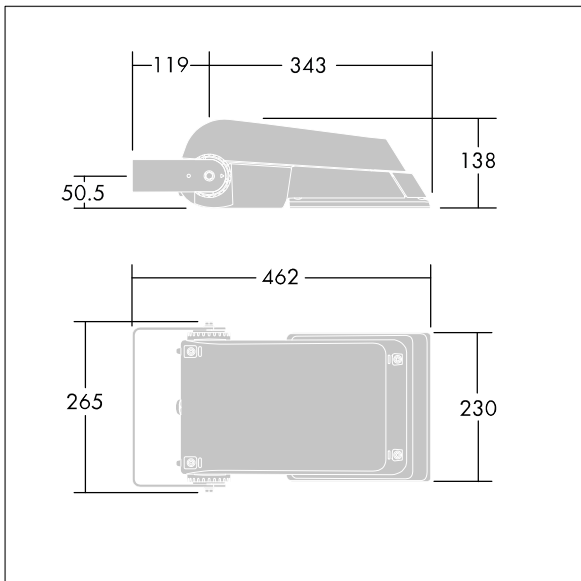

TLG_AFLP_M_SML.wmf

This product contains light sources of energy efficiency class E.