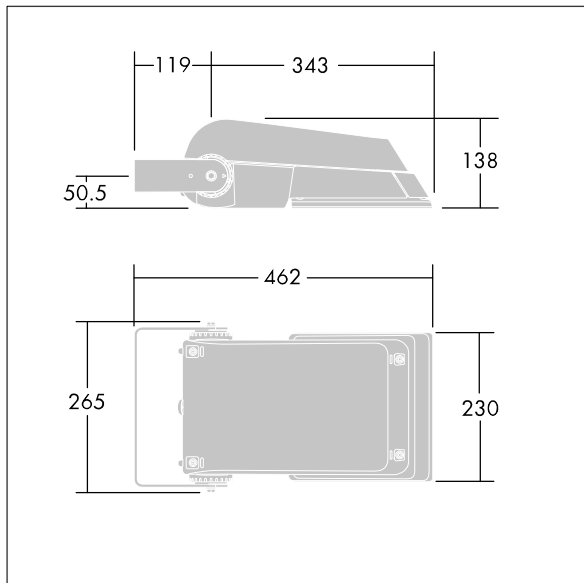

Areaflood Pro

96644820 AFP S 36L70-740 A4 BS 3550 CL1 GY

Areaflood Pro

A compact, lightweight, general purpose LED area floodlight. With small body, driving 36 LEDs at 700mA with asymmetrical 40° light distribution. IP66, IK08, Class I electrical. Body: die-cast aluminium (EN AC-44300), Light grey 150 sanded textured (close to RAL9006).. Enclosure: 4mm thick toughened glass. Reversible mounting stirrup supplied, Complete with 4000K LED.

Not compatible with UrbaSens systems.

Dimensions: 462 x 265 x 139 mm
 Luminaire input power: 77 W
 Luminaire luminous flux: 11594 lm
 Luminaire efficacy: 151 lm/W
 weight: 6.3 kg
 Scx: 0.05 m²

TLG_AFLP_F_SMALLPDB.jpg