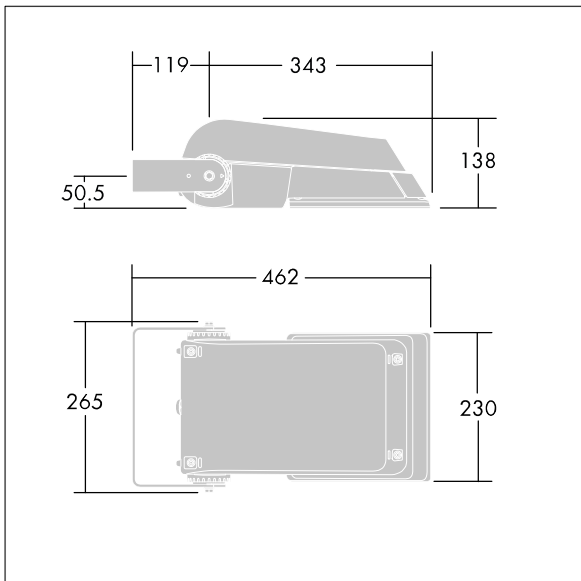

Areaflood Pro

96644819 AFP S 36L50-740 WR HFX CL1 GY

Areaflood Pro

A compact, lightweight, general purpose LED area floodlight. With small body, driving 36 LEDs at 500mA with Wide Road light distribution. IP66, IK08, Class I electrical. Body: die-cast aluminium (EN AC-44300), Light grey 150 sanded textured (close to RAL9006).. Enclosure: 4mm thick toughened glass. Reversible mounting stirrup supplied, Complete with 4000K LED.

Dimensions: 462 x 265 x 139 mm
 Luminaire input power: 55 W
 Luminaire luminous flux: 8698 lm
 Luminaire efficacy: 158 lm/W
 weight: 6.2 kg
 Scx: 0.05 m²

TLG_AFLP_F_SMALLPDB.jpg

TLG_AFLP_M_SML.wmf

This product contains light sources of energy efficiency class E.