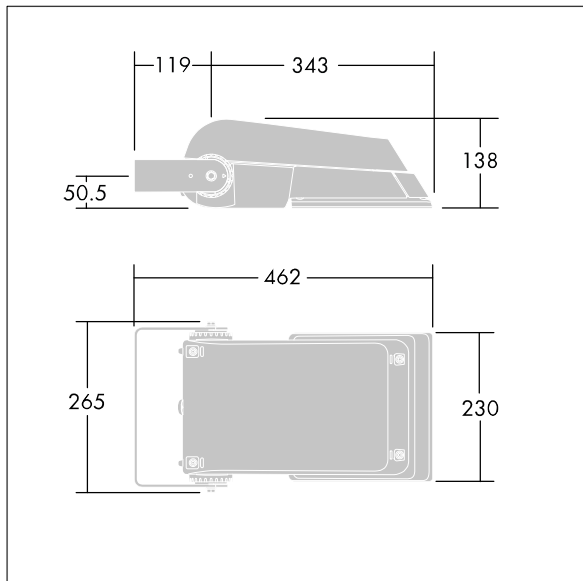

Areaflood Pro

96644819 AFP S 36L50-740 WR HFX CL1 GY

Areaflood Pro

A compact, lightweight, general purpose LED area floodlight. With small body, driving 36 LEDs at 500mA with Wide Road light distribution. IP66, IK08, Class I electrical. Body: die-cast aluminium (EN AC-44300), Light grey 150 sanded textured (close to RAL9006).. Enclosure: 4mm thick toughened glass. Reversible mounting stirrup supplied, Complete with 4000K LED.

Dimensions: 462 x 265 x 139 mm
 Luminaire input power: 55 W
 Luminaire luminous flux: 8698 lm
 Luminaire efficacy: 158 lm/W
 weight: 6.2 kg
 Scx: 0.05 m²

TLG_AFLP_F_SMALLPDB.jpg

TLG_AFLP_M_SML.wmf

This product contains light sources of energy efficiency class E.