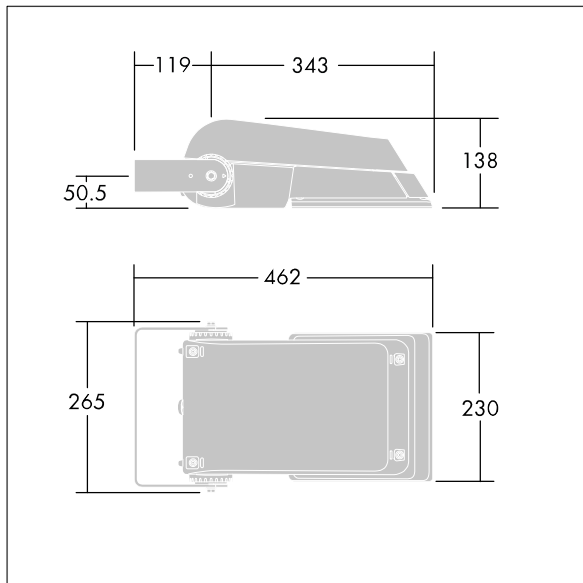

Areaflood Pro

96644817 AFP S 36L50-740 A6 HFX CL1 GY

ISO 9223 C5		IP66	IK08						T _a -25 +35
----------------	--	------	------	--	--	--	--	--	---------------------------

Areaflood Pro

A compact, lightweight, general purpose LED area floodlight. With small body, driving 36 LEDs at 500mA with asymmetrical 60° light distribution. IP66, IK08, Class I electrical. Body: die-cast aluminium (EN AC-44300), Light grey 150 sanded textured (close to RAL9006).. Enclosure: 4mm thick toughened glass. Reversible mounting stirrup supplied, Complete with 4000K LED.

Dimensions: 462 x 265 x 139 mm
 Luminaire input power: 55 W
 Luminaire luminous flux: 8605 lm
 Luminaire efficacy: 156 lm/W
 weight: 6.2 kg
 Scx: 0.05 m²

TLG_AFLP_F_SMALLPDB.jpg

TLG_AFLP_M_SML.wmf

This product contains light sources of energy efficiency class E.