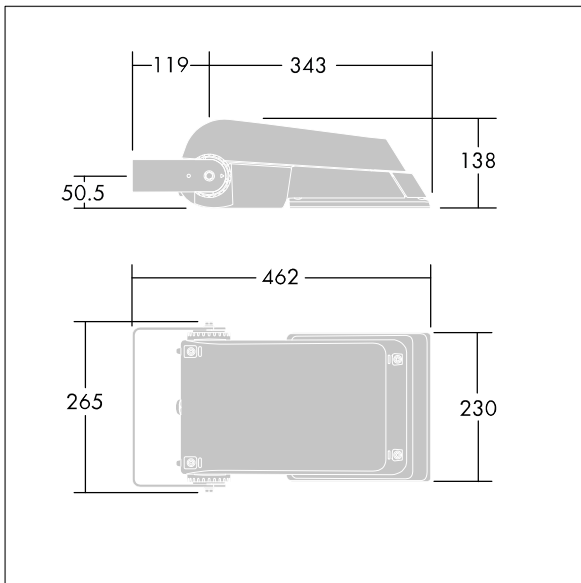

Areaflood Pro

96644812 AFP S 36L50-740 A6 HFX CL2 GY

Areaflood Pro

A compact, lightweight, general purpose LED area floodlight. With small body, driving 36 LEDs at 500mA with asymmetrical 60° light distribution. IP66, IK08, Class II electrical (this product is not earthed). Body: die-cast aluminium (EN AC-44300), Light grey 150 sanded textured (close to RAL9006).. Enclosure: 4mm thick toughened glass. Reversible mounting stirrup supplied, Complete with 4000K LED.

Dimensions: 462 x 265 x 139 mm
 Luminaire input power: 55 W
 Luminaire luminous flux: 8605 lm
 Luminaire efficacy: 156 lm/W
 weight: 6.23 kg
 Scx: 0.05 m²

TLG_AFLP_F_SMALLPDB.jpg

TLG_AFLP_M_SML.wmf

This product contains light sources of energy efficiency class E.