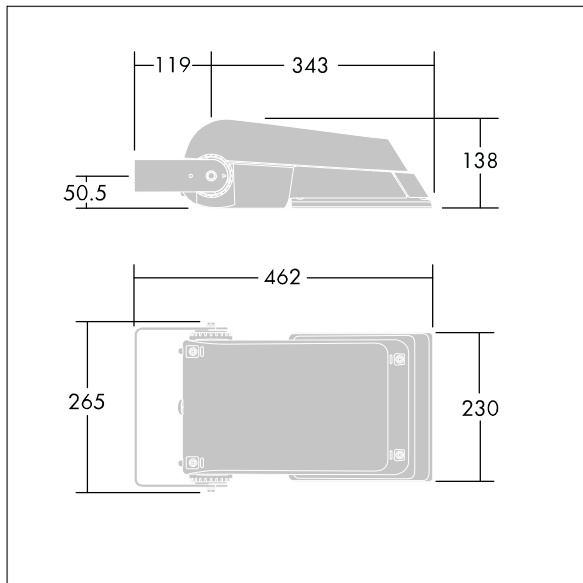

Areaflood Pro

96644794 AFP S 36L50-740 A6 BS 3550 CL1 GY

Areaflood Pro

A compact, lightweight, general purpose LED area floodlight. With small body, driving 36 LEDs at 500mA with asymmetrical 60° light distribution. IP66, IK08, Class I electrical. Body: die-cast aluminium (EN AC-44300), Light grey 150 sanded textured (close to RAL9006).. Enclosure: 4mm thick toughened glass. Reversible mounting stirrup supplied, Complete with 4000K LED.

Not compatible with UrbaSens systems.

Dimensions: 462 x 265 x 139 mm
 Luminaire input power: 55 W
 Luminaire luminous flux: 8605 lm
 Luminaire efficacy: 156 lm/W
 weight: 6.22 kg
 Scx: 0.05 m²

TLG_AFLP_F_SMALLPDB.jpg