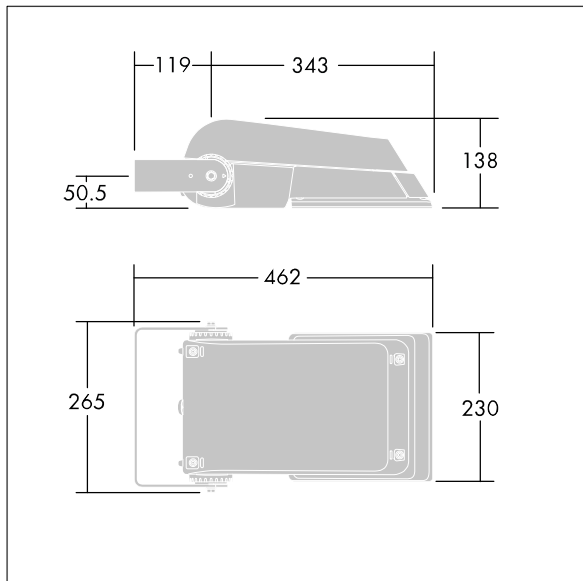

Areaflood Pro

96644786 AFP S 36L35-740 A5 HFX CL1 GY

Areaflood Pro

A compact, lightweight, general purpose LED area floodlight. With small body, driving 36 LEDs at 350mA with asymmetrical 50° light distribution. IP66, IK08, Class I electrical. Body: die-cast aluminium (EN AC-44300), Light grey 150 sanded textured (close to RAL9006).. Enclosure: 4mm thick toughened glass. Reversible mounting stirrup supplied, Complete with 4000K LED.

Dimensions: 462 x 265 x 139 mm
 Luminaire input power: 39 W
 Luminaire luminous flux: 6207 lm
 Luminaire efficacy: 159 lm/W
 weight: 6.2 kg
 Scx: 0.05 m²

TLG_AFLP_F_SMALLPDB.jpg

TLG_AFLP_M_SML.wmf

This product contains light sources of energy efficiency class E.