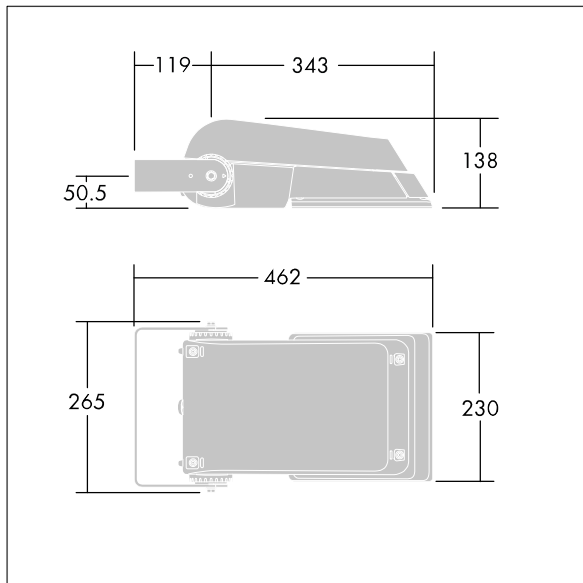

Areaflood Pro

96644785 AFP S 36L35-740 A4 HFX CL1 GY

Areaflood Pro

A compact, lightweight, general purpose LED area floodlight. With small body, driving 36 LEDs at 350mA with asymmetrical 40° light distribution. IP66, IK08, Class I electrical. Body: die-cast aluminium (EN AC-44300), Light grey 150 sanded textured (close to RAL9006).. Enclosure: 4mm thick toughened glass. Reversible mounting stirrup supplied, Complete with 4000K LED.

Dimensions: 462 x 265 x 139 mm
 Luminaire input power: 39 W
 Luminaire luminous flux: 6379 lm
 Luminaire efficacy: 164 lm/W
 weight: 6.3 kg
 Scx: 0.05 m²

TLG_AFLP_F_SMALLPDB.jpg

TLG_AFLP_M_SML.wmf

This product contains light sources of energy efficiency class E.