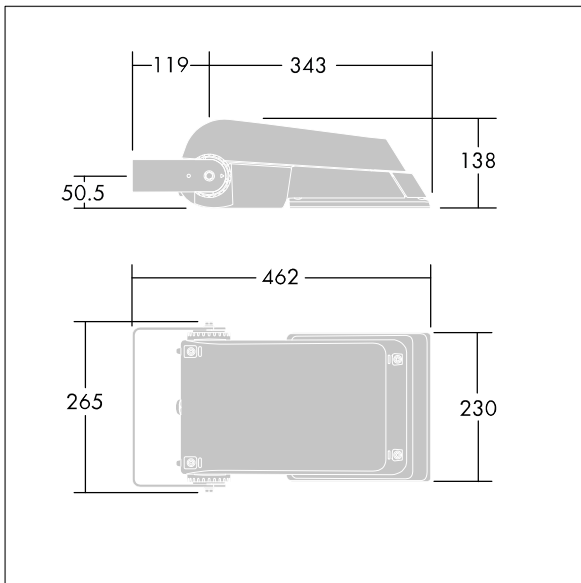

Areaflood Pro

96644769 AFP S 24L70-740 WR HFX CL1 GY

Areaflood Pro

A compact, lightweight, general purpose LED area floodlight. With small body, driving 24 LEDs at 700mA with Wide Road light distribution. IP66, IK08, Class I electrical. Body: die-cast aluminium (EN AC-44300), Light grey 150 sanded textured (close to RAL9006).. Enclosure: 4mm thick toughened glass. Reversible mounting stirrup supplied, Complete with 4000K LED.

Dimensions: 462 x 265 x 139 mm
 Luminaire input power: 52 W
 Luminaire luminous flux: 7832 lm
 Luminaire efficacy: 151 lm/W
 weight: 6.16 kg
 Scx: 0.05 m²

TLG_AFLP_F_SMALLPDB.jpg

TLG_AFLP_M_SML.wmf

This product contains light sources of energy efficiency class D.