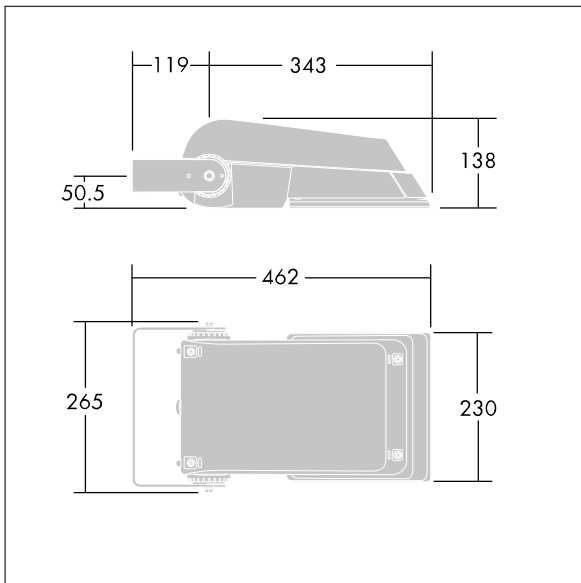

Areaflood Pro

96644768 AFP S 24L70-740 EWR HFX CL1 GY

Areaflood Pro

A compact, lightweight, general purpose LED area floodlight. With small body, driving 24 LEDs at 700mA with Extra Wide Road light distribution. IP66, IK08, Class I electrical. Body: die-cast aluminium (EN AC-44300), Light grey 150 sanded textured (close to RAL9006).. Enclosure: 4mm thick toughened glass. Reversible mounting stirrup supplied, Complete with 4000K LED.

Dimensions: 462 x 265 x 139 mm
 Luminaire input power: 52 W
 Luminaire luminous flux: 7790 lm
 Luminaire efficacy: 150 lm/W
 weight: 6.16 kg
 Scx: 0.05 m²

TLG_AFLP_F_SMALLPDB.jpg

TLG_AFLP_M_SML.wmf

This product contains light sources of energy efficiency class D.