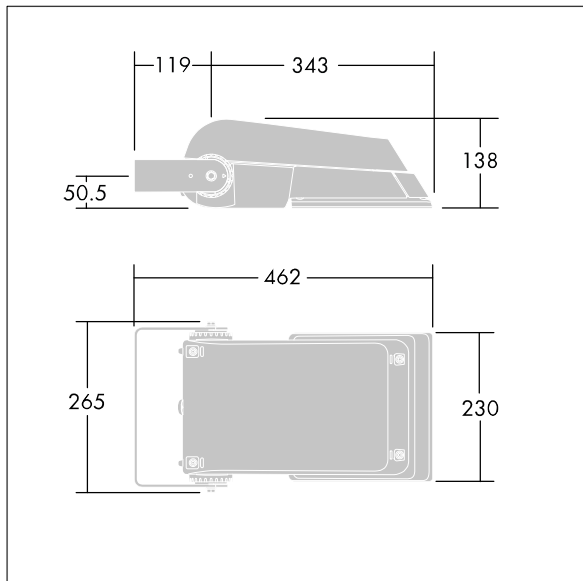

### Areaflood Pro

A compact, lightweight, general purpose LED area floodlight. With small body, driving 24 LEDs at 700mA with asymmetrical 60° light distribution. IP66, IK08, Class I electrical. Body: die-cast aluminium (EN AC-44300), Light grey 150 sanded textured (close to RAL9006).. Enclosure: 4mm thick toughened glass. Reversible mounting stirrup supplied, Complete with 4000K LED.

Dimensions: 462 x 265 x 139 mm  
 Luminaire input power: 52 W  
 Luminaire luminous flux: 7748 lm  
 Luminaire efficacy: 149 lm/W  
 weight: 6.16 kg  
 Scx: 0.05 m<sup>2</sup>

TLG\_AFLP\_F\_SMALLPDB.jpg