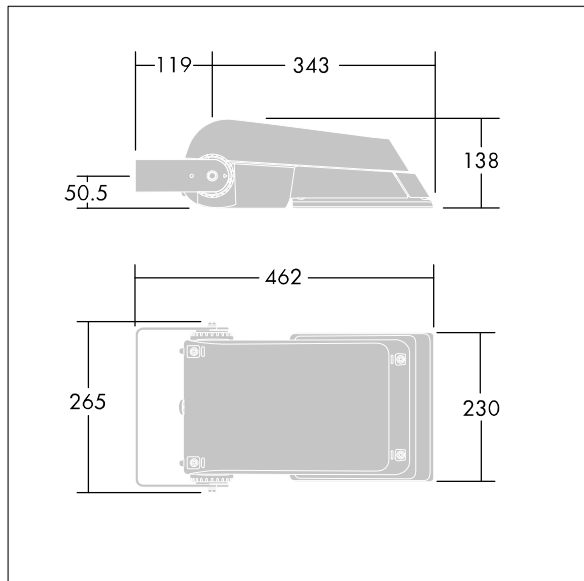

Areaflood Pro

96644764 AFP S 24L70-740 WR HFX CL2 GY

ISO 9223 C5		IP66	IK08					T _a -25 +35
----------------	--	------	------	--	--	--	--	---------------------------

Areaflood Pro

A compact, lightweight, general purpose LED area floodlight. With small body, driving 24 LEDs at 700mA with Wide Road light distribution. IP66, IK08, Class II electrical (this product is not earthed). Body: die-cast aluminium (EN AC-44300), Light grey 150 sanded textured (close to RAL9006).. Enclosure: 4mm thick toughened glass. Reversible mounting stirrup supplied, Complete with 4000K LED.

Dimensions: 462 x 265 x 139 mm
 Luminaire input power: 52 W
 Luminaire luminous flux: 7832 lm
 Luminaire efficacy: 151 lm/W
 weight: 6.2 kg
 Scx: 0.05 m²

TLG_AFLP_F_SMALLPDB.jpg

TLG_AFLP_M_SML.wmf

This product contains light sources of energy efficiency class D.