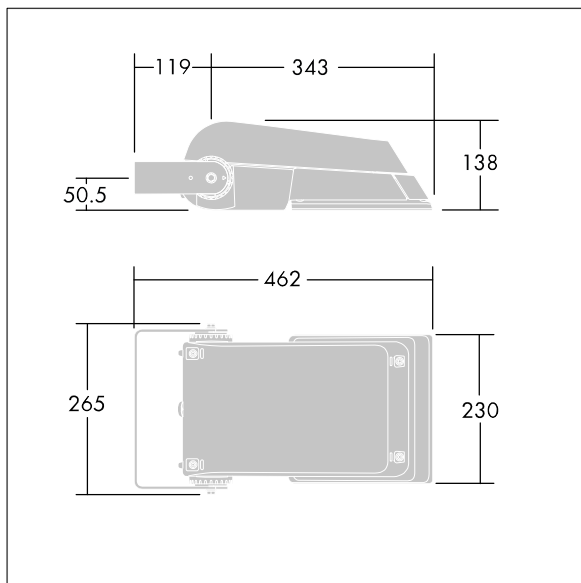

## Areaflood Pro

A compact, lightweight, general purpose LED area floodlight. With small body, driving 24 LEDs at 700mA with Extra Wide Road light distribution. IP66, IK08, Class II electrical (this product is not earthed). Body: die-cast aluminium (EN AC-44300), Light grey 150 sanded textured (close to RAL9006).. Enclosure: 4mm thick toughened glass. Reversible mounting stirrup supplied, Complete with 4000K LED.

Dimensions: 462 x 265 x 139 mm  
Luminaire input power: 52 W  
Luminaire luminous flux: 7790 lm  
Luminaire efficacy: 150 lm/W  
weight: 6.2 kg  
Scx: 0.05 m<sup>2</sup>

TLG\_AFLP\_F\_SMALLPDB.jpg

TLG\_AFLP\_M\_SML.wmf