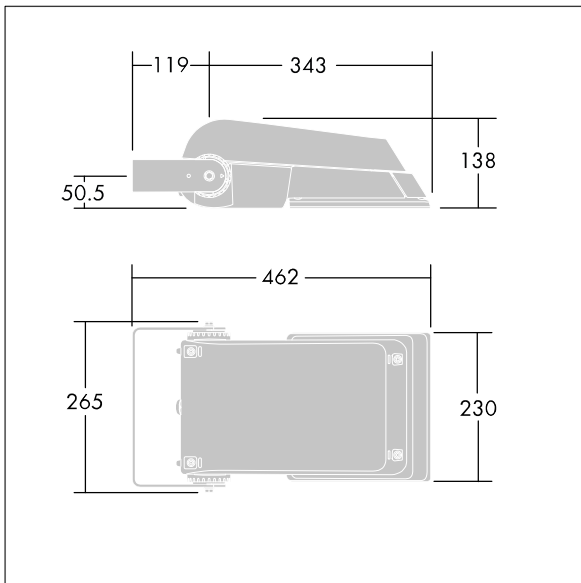

Areaflood Pro

96644761 AFP S 24L70-740 A5 HFX CL2 GY

Areaflood Pro

A compact, lightweight, general purpose LED area floodlight. With small body, driving 24 LEDs at 700mA with asymmetrical 50° light distribution. IP66, IK08, Class II electrical (this product is not earthed). Body: die-cast aluminium (EN AC-44300), Light grey 150 sanded textured (close to RAL9006).. Enclosure: 4mm thick toughened glass. Reversible mounting stirrup supplied, Complete with 4000K LED.

Dimensions: 462 x 265 x 139 mm
 Luminaire input power: 52 W
 Luminaire luminous flux: 7650 lm
 Luminaire efficacy: 147 lm/W
 weight: 6.2 kg
 Scx: 0.05 m²

TLG_AFLP_F_SMALLPDB.jpg

TLG_AFLP_M_SML.wmf

This product contains light sources of energy efficiency class D.