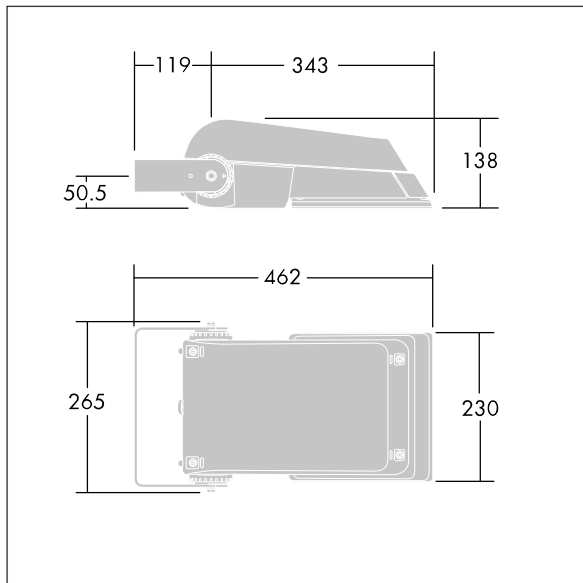

Areaflood Pro

96644758 AFP S 24L70-740 WR BS 3550 CL1 GY

ISO 9223 C5		IP66	IK08						T _a -25 +35
----------------	--	------	------	--	--	--	--	--	---------------------------

Areaflood Pro

A compact, lightweight, general purpose LED area floodlight. With small body, driving 24 LEDs at 700mA with Wide Road light distribution. IP66, IK08, Class I electrical. Body: die-cast aluminium (EN AC-44300), Light grey 150 sanded textured (close to RAL9006).. Enclosure: 4mm thick toughened glass. Reversible mounting stirrup supplied, Complete with 4000K LED.

Not compatible with UrbaSens systems.

Dimensions: 462 x 265 x 139 mm
 Luminaire input power: 52 W
 Luminaire luminous flux: 7832 lm
 Luminaire efficacy: 151 lm/W
 weight: 6.18 kg
 Scx: 0.05 m²

TLG_AFLP_F_SMALLPDB.jpg