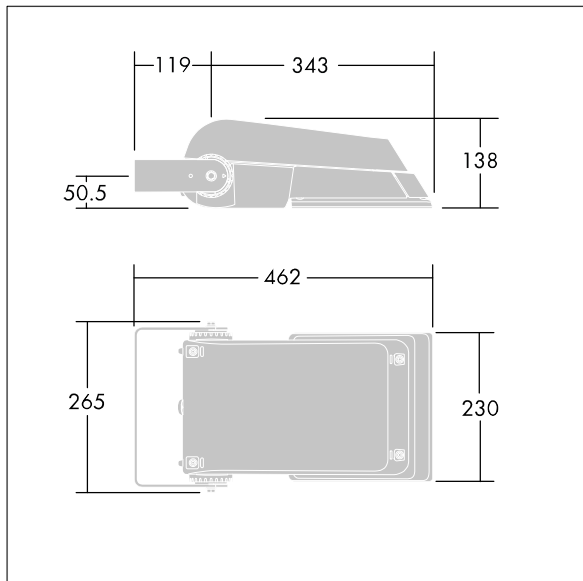

Areaflood Pro

96644754 AFP S 24L70-740 A6 BS 3550 CL1 GY

ISO 9223 C5		IP66	IK08						T _a -25 +35
----------------	--	------	------	--	--	--	--	--	---------------------------

Areaflood Pro

A compact, lightweight, general purpose LED area floodlight. With small body, driving 24 LEDs at 700mA with asymmetrical 60° light distribution. IP66, IK08, Class I electrical. Body: die-cast aluminium (EN AC-44300), Light grey 150 sanded textured (close to RAL9006).. Enclosure: 4mm thick toughened glass. Reversible mounting stirrup supplied, Complete with 4000K LED.

Not compatible with UrbaSens systems.

Dimensions: 462 x 265 x 139 mm
 Luminaire input power: 52 W
 Luminaire luminous flux: 7748 lm
 Luminaire efficacy: 149 lm/W
 weight: 6.18 kg
 Scx: 0.05 m²

TLG_AFLP_F_SMALLPDB.jpg