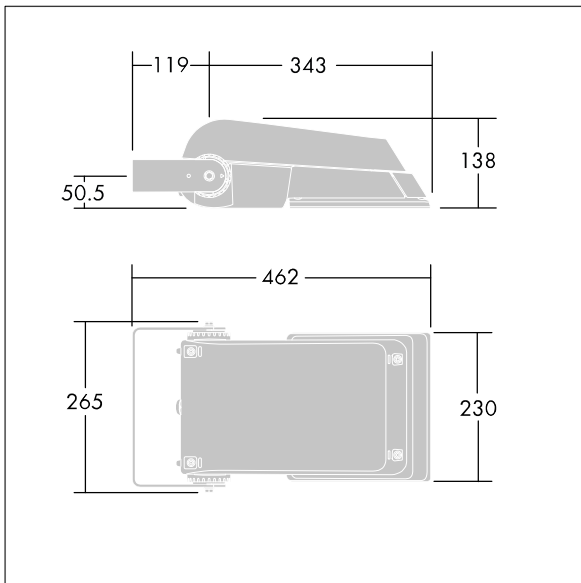

Areaflood Pro

96644750 AFP S 24L70-740 A4 BS 3550 CL1 GY

Areaflood Pro

A compact, lightweight, general purpose LED area floodlight. With small body, driving 24 LEDs at 700mA with asymmetrical 40° light distribution. IP66, IK08, Class I electrical. Body: die-cast aluminium (EN AC-44300), Light grey 150 sanded textured (close to RAL9006).. Enclosure: 4mm thick toughened glass. Reversible mounting stirrup supplied, Complete with 4000K LED.

Not compatible with UrbaSens systems.

Dimensions: 462 x 265 x 139 mm
 Luminaire input power: 52 W
 Luminaire luminous flux: 7862 lm
 Luminaire efficacy: 151 lm/W
 weight: 6.2 kg
 Scx: 0.05 m²

TLG_AFLP_F_SMALLPDB.jpg