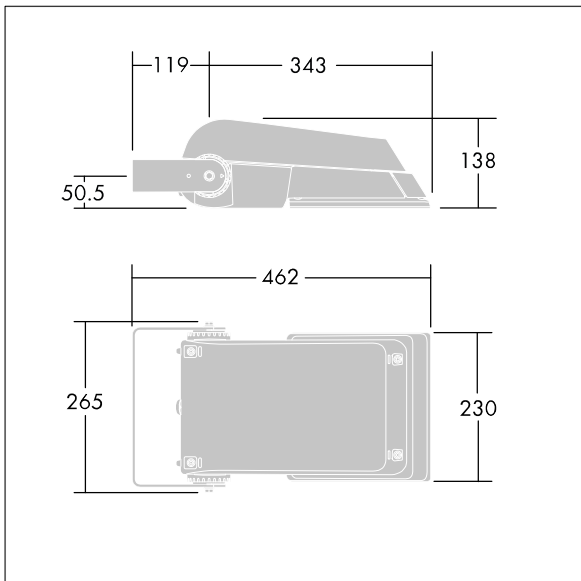

Areaflood Pro

96644749 AFP S 24L50-740 WR HFX CL1 GY

Areaflood Pro

A compact, lightweight, general purpose LED area floodlight. With small body, driving 24 LEDs at 500mA with Wide Road light distribution. IP66, IK08, Class I electrical. Body: die-cast aluminium (EN AC-44300), Light grey 150 sanded textured (close to RAL9006).. Enclosure: 4mm thick toughened glass. Reversible mounting stirrup supplied, Complete with 4000K LED.

Dimensions: 462 x 265 x 139 mm
 Luminaire input power: 38 W
 Luminaire luminous flux: 5854 lm
 Luminaire efficacy: 154 lm/W
 weight: 6.16 kg
 Scx: 0.05 m²

TLG_AFLP_F_SMALLPDB.jpg

TLG_AFLP_M_SML.wmf

This product contains light sources of energy efficiency class D.