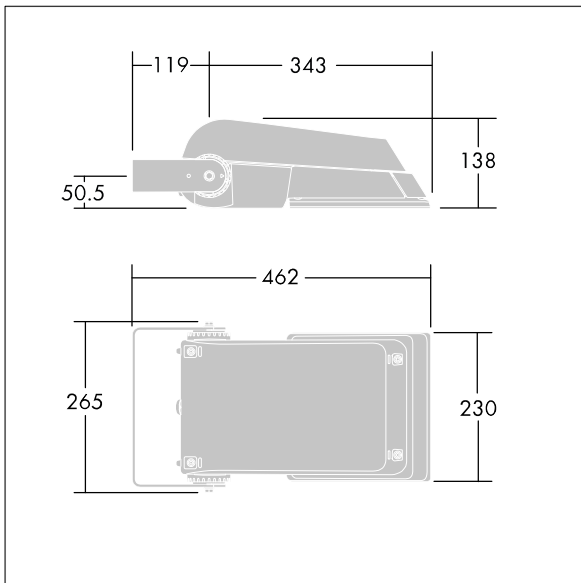

Areaflood Pro

96644748 AFP S 24L50-740 EWR HFX CL1 GY

Areaflood Pro

A compact, lightweight, general purpose LED area floodlight. With small body, driving 24 LEDs at 500mA with Extra Wide Road light distribution. IP66, IK08, Class I electrical. Body: die-cast aluminium (EN AC-44300), Light grey 150 sanded textured (close to RAL9006).. Enclosure: 4mm thick toughened glass. Reversible mounting stirrup supplied, Complete with 4000K LED.

Dimensions: 462 x 265 x 139 mm
 Luminaire input power: 38 W
 Luminaire luminous flux: 5823 lm
 Luminaire efficacy: 153 lm/W
 weight: 6.16 kg
 Scx: 0.05 m²

TLG_AFLP_F_SMALLPDB.jpg

TLG_AFLP_M_SML.wmf

This product contains light sources of energy efficiency class D.