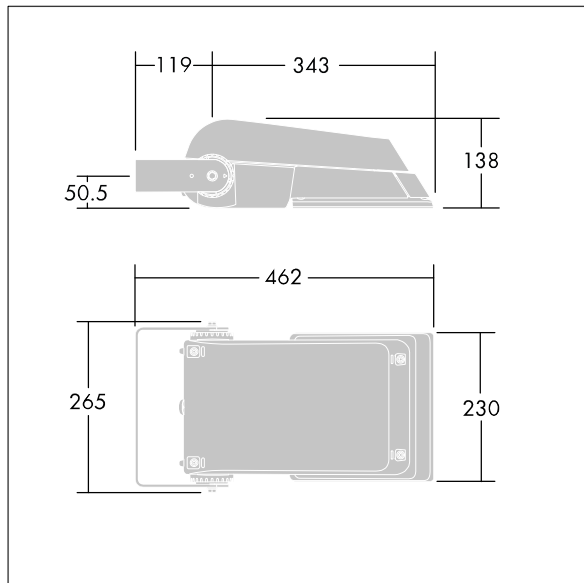

Areaflood Pro

96644745 AFP S 24L50-740 A4 HFX CL1 GY

ISO 9223 C5		IP66	IK08						T _a -25 +35
----------------	--	------	------	--	--	--	--	--	---------------------------

Areaflood Pro

A compact, lightweight, general purpose LED area floodlight. With small body, driving 24 LEDs at 500mA with asymmetrical 40° light distribution. IP66, IK08, Class I electrical. Body: die-cast aluminium (EN AC-44300), Light grey 150 sanded textured (close to RAL9006).. Enclosure: 4mm thick toughened glass. Reversible mounting stirrup supplied, Complete with 4000K LED.

Dimensions: 462 x 265 x 139 mm
 Luminaire input power: 38 W
 Luminaire luminous flux: 5877 lm
 Luminaire efficacy: 155 lm/W
 weight: 6.2 kg
 Scx: 0.05 m²

TLG_AFLP_F_SMALLPDB.jpg

TLG_AFLP_M_SML.wmf

This product contains light sources of energy efficiency class D.