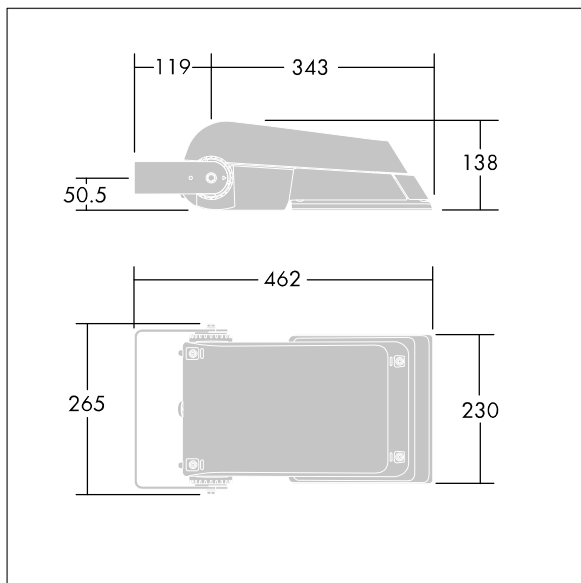

Areaflood Pro

THORN

96644744 AFP S 24L50-740 WR HFX CL2 GY

Areaflood Pro

A compact, lightweight, general purpose LED area floodlight. With small body, driving 24 LEDs at 500mA with Wide Road light distribution. IP66, IK08, Class II electrical (this product is not earthed). Body: die-cast aluminium (EN AC-44300), Light grey 150 sanded textured (close to RAL9006).. Enclosure: 4mm thick toughened glass. Reversible mounting stirrup supplied, Complete with 4000K LED.

Dimensions: 462 x 265 x 139 mm
Luminaire input power: 38 W
Luminaire luminous flux: 5854 lm
Luminaire efficacy: 154 lm/W
weight: 6.2 kg
Scx: 0.05 m²

TLG_AFLP_F_SMALLPDB.jpg

TLG_AFLP_M_SML.wmf

This product contains light sources of energy efficiency class D.