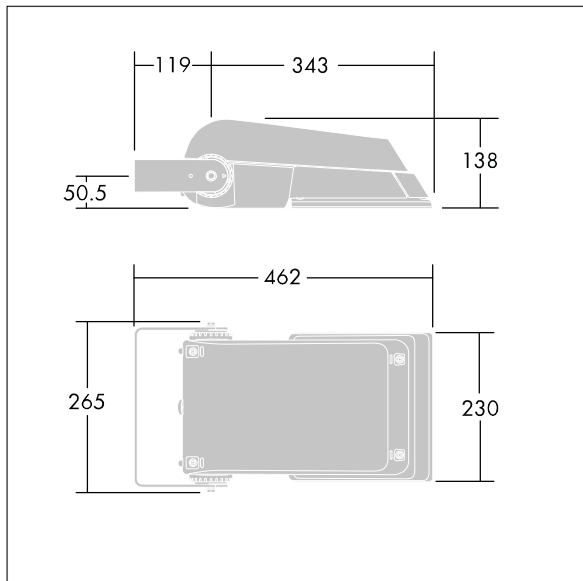

### Areaflood Pro

A compact, lightweight, general purpose LED area floodlight. With small body, driving 24 LEDs at 500mA with Extra Wide Road light distribution. IP66, IK08, Class II electrical (this product is not earthed). Body: die-cast aluminium (EN AC-44300), Light grey 150 sanded textured (close to RAL9006).. Enclosure: 4mm thick toughened glass. Reversible mounting stirrup supplied, Complete with 4000K LED.

Dimensions: 462 x 265 x 139 mm  
 Luminaire input power: 38 W  
 Luminaire luminous flux: 5823 lm  
 Luminaire efficacy: 153 lm/W  
 weight: 6.2 kg  
 Scx: 0.05 m<sup>2</sup>

TLG\_AFLP\_F\_SMALLPDB.jpg