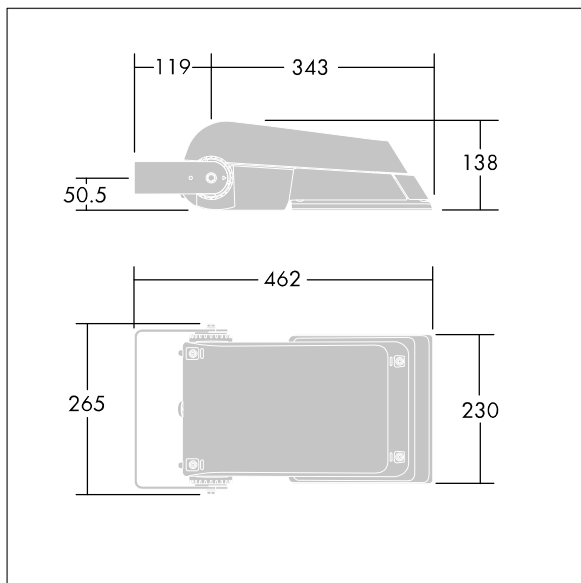

Areaflood Pro

THORN

96644741 AFP S 24L50-740 A5 HFX CL2 GY

Areaflood Pro

A compact, lightweight, general purpose LED area floodlight. With small body, driving 24 LEDs at 500mA with asymmetrical 50° light distribution. IP66, IK08, Class II electrical (this product is not earthed). Body: die-cast aluminium (EN AC-44300), Light grey 150 sanded textured (close to RAL9006).. Enclosure: 4mm thick toughened glass. Reversible mounting stirrup supplied, Complete with 4000K LED.

Dimensions: 462 x 265 x 139 mm
Luminaire input power: 38 W
Luminaire luminous flux: 5718 lm
Luminaire efficacy: 150 lm/W
weight: 6.2 kg
Scx: 0.05 m²

TLG_AFLP_F_SMALLPDB.jpg

TLG_AFLP_M_SML.wmf

This product contains light sources of energy efficiency class D.