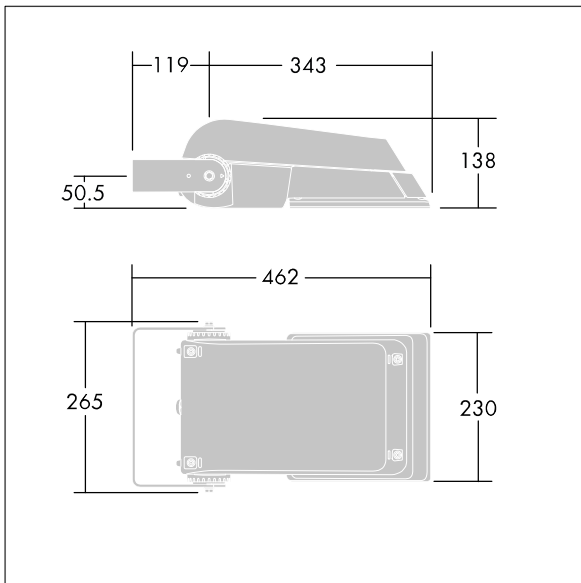

TLG_AFLP_M_SML.wmf

This product contains light sources of energy efficiency class D.