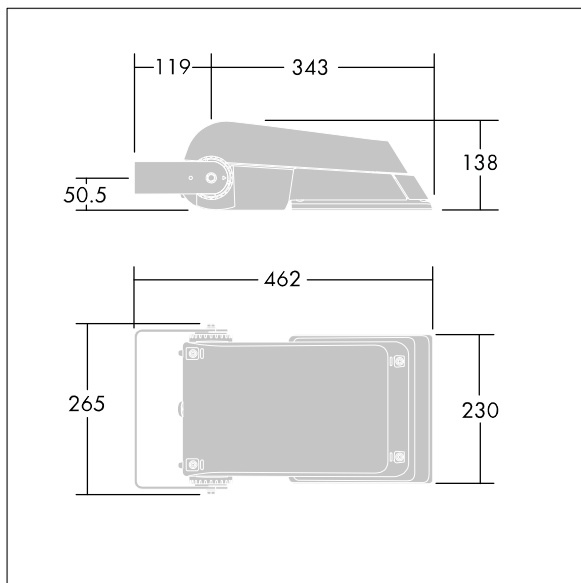

TLG_AFLP_M_SML.wmf

This product contains light sources of energy efficiency class D.

All values marked with an * are rated values. Thorn uses tried and tested components from leading suppliers, however there may be isolated instances of technology-related failures of individual LEDs during the rated product lifetime. International standards set the tolerance in initial flux and connected load at $\pm 10\%$. Unless stated otherwise, the values apply to an ambient temperature of 25°C.

Thorn Lighting is constantly developing and improving its products. The right is reserved to change specifications without prior notification or public announcement.
© Thorn Lighting