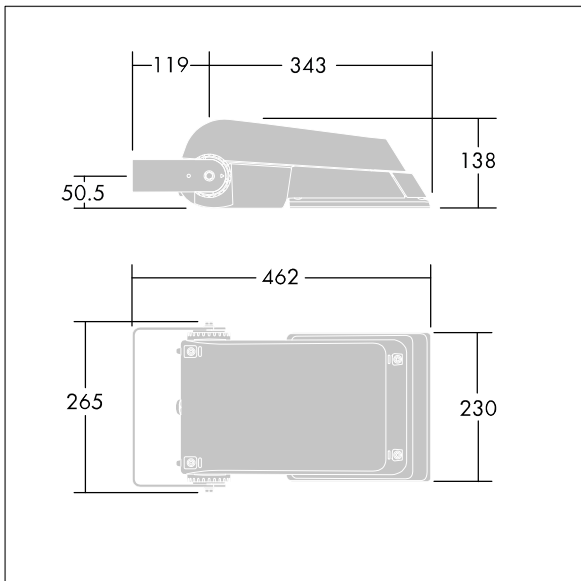

Areaflood Pro

96644735 AFP S 24L50-740 A6 BS 3550 CL2 GY

Areaflood Pro

A compact, lightweight, general purpose LED area floodlight. With small body, driving 24 LEDs at 500mA with asymmetrical 60° light distribution. IP66, IK08, Class II electrical (this product is not earthed). Body: die-cast aluminium (EN AC-44300), Light grey 150 sanded textured (close to RAL9006).. Enclosure: 4mm thick toughened glass. Reversible mounting stirrup supplied, Complete with 4000K LED.

Not compatible with UrbaSens systems.

Dimensions: 462 x 265 x 139 mm
 Luminaire input power: 38 W
 Luminaire luminous flux: 5792 lm
 Luminaire efficacy: 152 lm/W
 weight: 6.2 kg
 Scx: 0.05 m²

TLG_AFLP_F_SMALLPDB.jpg