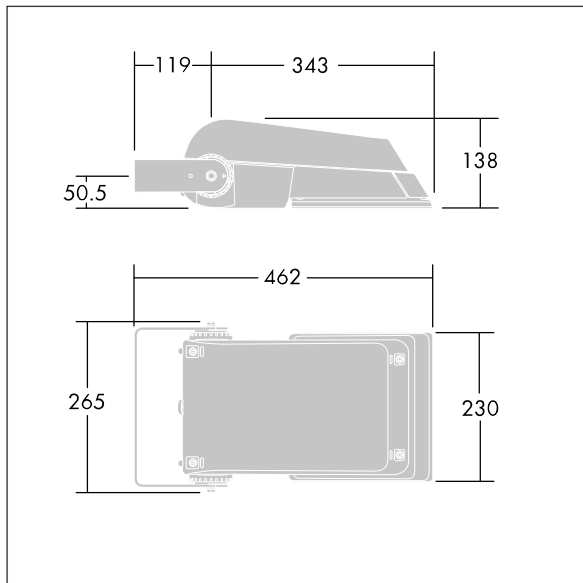

Areaflood Pro

96644733 AFP S 24L50-740 A5 BS 3550 CL2 GY

ISO 9223 C5		IP66	IK08				T _a -25 +35
----------------	--	------	------	--	--	--	---------------------------

Areaflood Pro

A compact, lightweight, general purpose LED area floodlight. With small body, driving 24 LEDs at 500mA with asymmetrical 50° light distribution. IP66, IK08, Class II electrical (this product is not earthed). Body: die-cast aluminium (EN AC-44300), Light grey 150 sanded textured (close to RAL9006).. Enclosure: 4mm thick toughened glass. Reversible mounting stirrup supplied, Complete with 4000K LED.

Not compatible with UrbaSens systems.

Dimensions: 462 x 265 x 139 mm
 Luminaire input power: 38 W
 Luminaire luminous flux: 5718 lm
 Luminaire efficacy: 150 lm/W
 weight: 6.2 kg
 Scx: 0.05 m²

TLG_AFLP_F_SMALLPDB.jpg