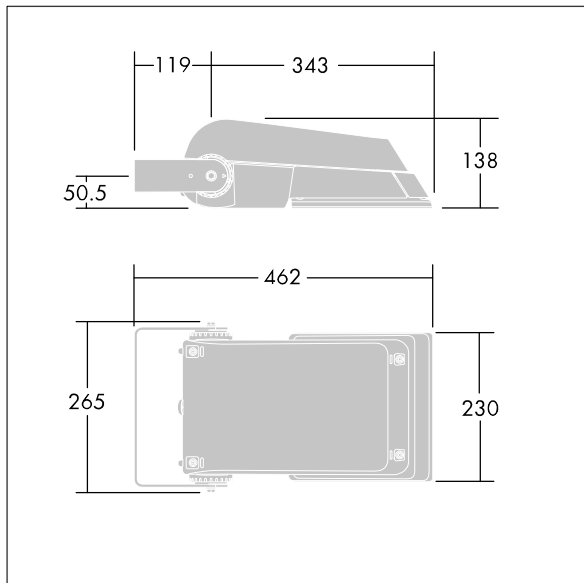

TLG_AFLP_M_SML.wmf

This product contains light sources of energy efficiency class D.