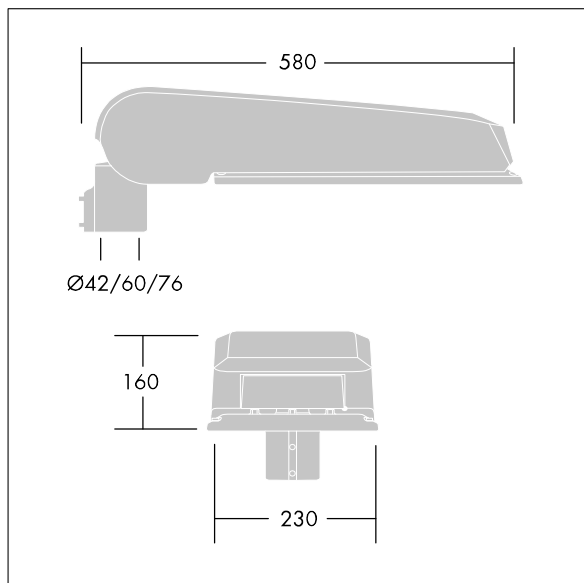

### CiviTEQ

A large size LED road lighting lantern with 60 LEDs driven at 350mA with Wide Street & Comfort optic. Electronic, fixed output control gear. Class II electrical (this product is not earthed), IP66, IK08. Housing: die-cast aluminium (EN AC-44300), Light grey 150 sanded textured (close to RAL9006). Enclosure: toughened flat glass. Screws: stainless steel, Ecolubric® treated. Supplied with Ø60mm spigot adaptor which can be fitted for post-top (0°/5°/10° tilt) or side-entry (-20°/-15°/-10°/-5°/0° tilt). Equipped with 50% power reduction circuit, effective 3 hours before and 5 hours after a calculated midnight. It can be deactivated at installation with an easily accessible internal switch. Complete with 4000K LED. Surge protection: 10kV single pulse common mode and 8kV multipulse common mode and 6kV multipulse differential mode. If permanent DALI system is connected, 6kV multipulse common and differential mode.

Dimensions: 580 x 230 x 160 mm  
 Luminaire input power: 62 W  
 Luminaire luminous flux: 10376 lm  
 Luminaire efficacy: 167 lm/W  
 Weight: 9.6 kg  
 Scx: 0.115 m<sup>2</sup>

TLG\_CTEQ\_F\_LMTP72LEDPDB.jpg