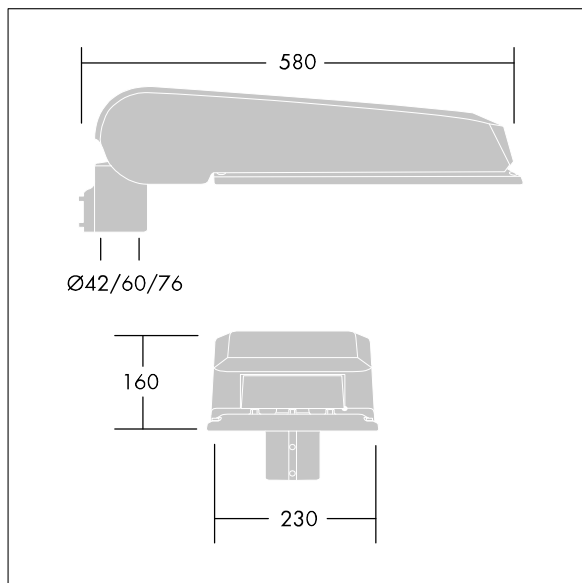

## CivITEQ

A large size LED road lighting lantern with 48 LEDs driven at 350mA with Wide Street & Comfort optic. Electronic, fixed output control gear. Class II electrical (this product is not earthed), IP66, IK08. Housing: die-cast aluminium (EN AC-44300), Light grey 150 sanded textured (close to RAL9006). Enclosure: toughened flat glass. Screws: stainless steel, Ecolubric® treated. Supplied with Ø60mm spigot adaptor which can be fitted for post-top (0°/5°/10° tilt) or side-entry (-20°/-15°/-10°/-5°/0° tilt). Equipped with 50% power reduction circuit, effective 3 hours before and 5 hours after a calculated midnight. It can be deactivated at installation with an easily accessible internal switch. Complete with 4000K LED. Surge protection: 10kV single pulse common mode and 8kV multipulse common mode and 6kV multipulse differential mode. If permanent DALI system is connected, 6kV multipulse common and differential mode.

Dimensions: 580 x 230 x 160 mm  
 Luminaire input power: 50 W  
 Luminaire luminous flux: 8333 lm  
 Luminaire efficacy: 167 lm/W  
 Weight: 9.6 kg  
 Scx: 0.115 m<sup>2</sup>

TLG\_CTEQ\_F\_LMTP72LEDPDB.jpg