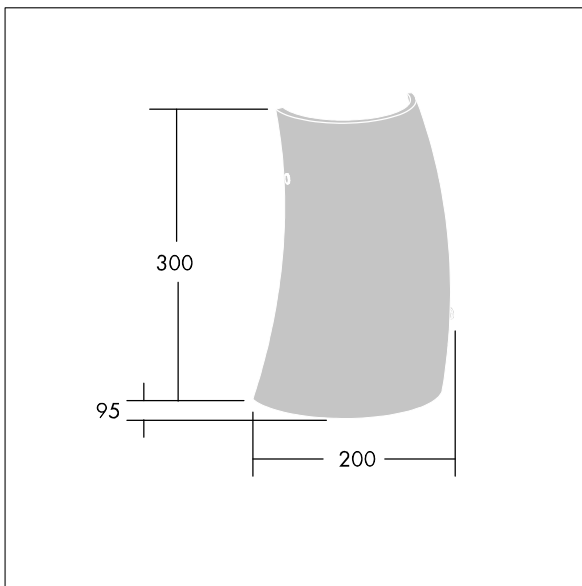

96642921 LYRIC DECO LED1550-840 HFI-X MWA-R OP

A stylish, curving tubular wall mounted LED luminaire with DALI dimmable control gear. Class I electrical, IP20. Diffuser: opal glass. Complete with 4000K LED.

Dimensions: 200 x 95 x 300 mm
 Luminaire input power: 12.4 W
 Luminaire luminous flux: 1550 lm
 Luminaire efficacy: 125 lm/W
 Weight: 1.4 kg

TLG_LYRD_F_WALLPDB.jpg

TLG_LYRD_M_DX_AP.wmf

This product contains a light source of energy efficiency class C.