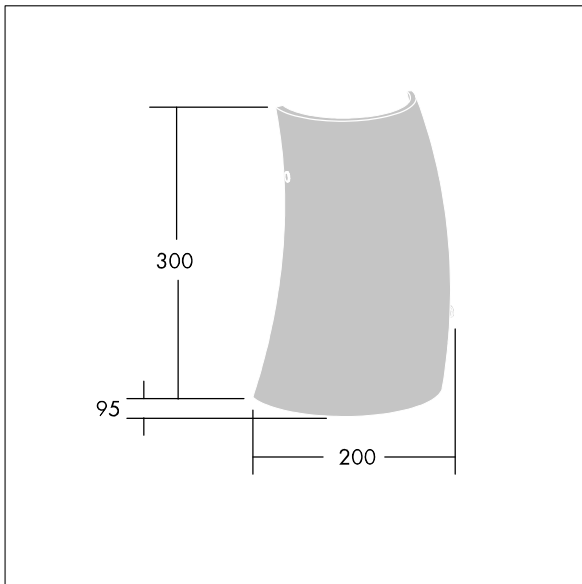

96642921 LYRIC DECO LED1550-840 HFI-X MWA-R OP

A stylish, curving tubular wall mounted LED luminaire with DALI dimmable control gear. Class I electrical, IP20. Diffuser: opal glass. Complete with 4000K LED.

Dimensions: 200 x 95 x 300 mm
 Luminaire input power: 12.4 W
 Luminaire luminous flux: 1550 lm
 Luminaire efficacy: 125 lm/W
 Weight: 1.4 kg

TLG_LYRD_F_WALLPDB.jpg

TLG_LYRD_M_DX_AP.wmf

This product contains a light source of energy efficiency class C.