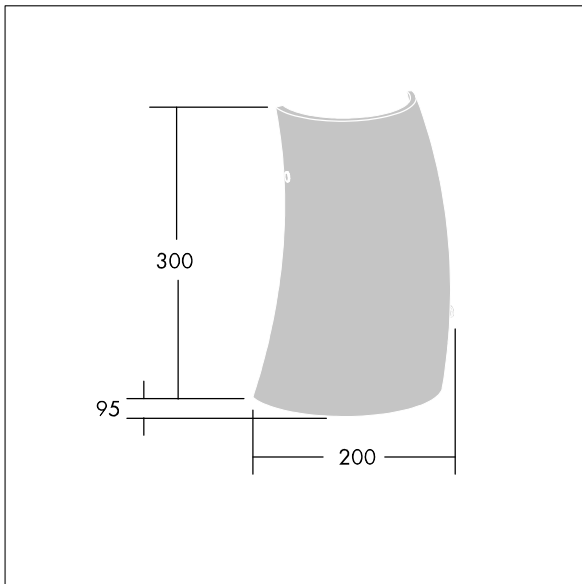

96642919 LYRIC DECO LED1550-830 HFI-X MWA-R OP

A stylish, curving tubular wall mounted LED luminaire with DALI dimmable control gear. Class I electrical, IP20. Diffuser: opal glass. Complete with 3000K LED.

Dimensions: 200 x 95 x 300 mm
 Luminaire input power: 12.4 W
 Luminaire luminous flux: 1550 lm
 Luminaire efficacy: 125 lm/W
 Weight: 1.4 kg

TLG_LYRD_F_WALLPDB.jpg

TLG_LYRD_M_DX_AP.wmf

This product contains a light source of energy efficiency class C.