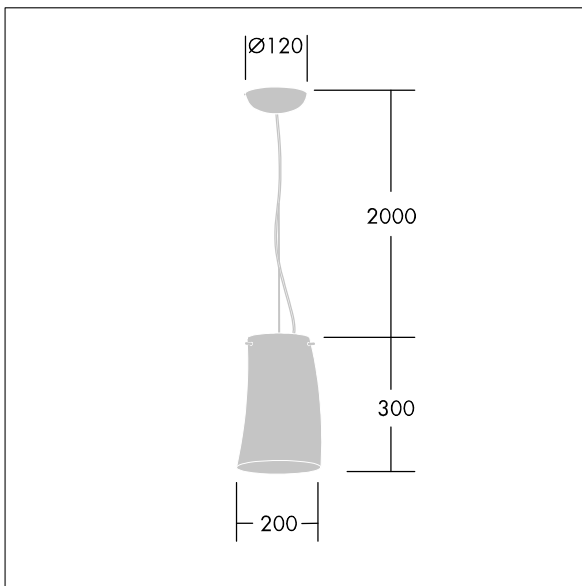

## 96642773 LYRIC DECO LED1050-830 HF MSU OP

A stylish, curving tubular suspended LED luminaire with fixed output control gear. Class I electrical, IP20. Diffuser: opal glass. Complete with 3000K LED.

Dimensions: Ø200 x 300 mm  
 Luminaire input power: 18 W  
 Luminaire luminous flux: 1050 lm  
 Luminaire efficacy: 58 lm/W  
 Weight: 2.2 kg

TLG\_LYRD\_F\_SUSPPDB.jpg

TLG\_LYRD\_M\_SOSP.wmf

This product contains a light source of energy efficiency class E.

96642773 LYRIC DECO LED1050-830 HF MSU OP