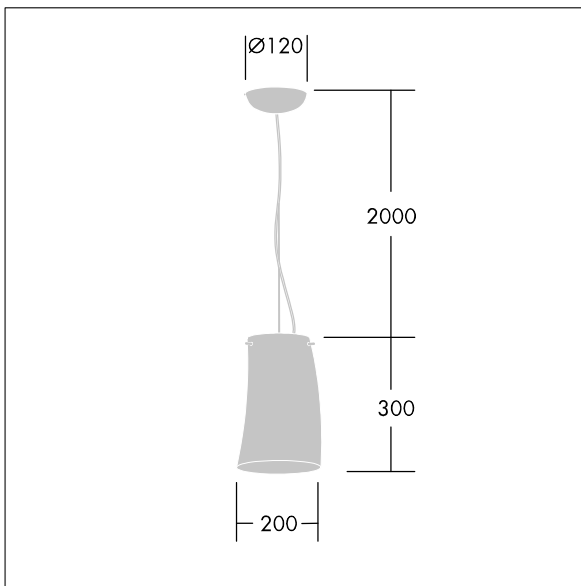

96642773 LYRIC DECO LED1050-830 HF MSU OP

A stylish, curving tubular suspended LED luminaire with fixed output control gear. Class I electrical, IP20. Diffuser: opal glass. Complete with 3000K LED.

Dimensions: Ø200 x 300 mm
 Luminaire input power: 18 W
 Luminaire luminous flux: 1050 lm
 Luminaire efficacy: 58 lm/W
 Weight: 2.2 kg

TLG_LYRD_F_SUSPPDB.jpg

TLG_LYRD_M_SOSP.wmf

This product contains a light source of energy efficiency class E.