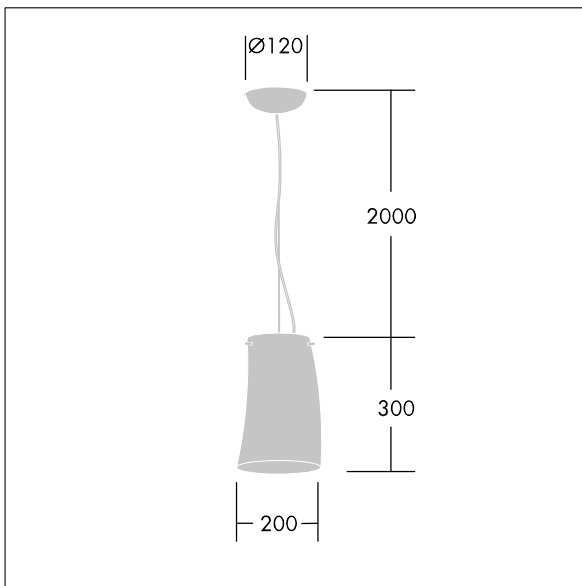

TLG_LYRD_M_SOSP.wmf

This product contains a light source of energy efficiency class E.