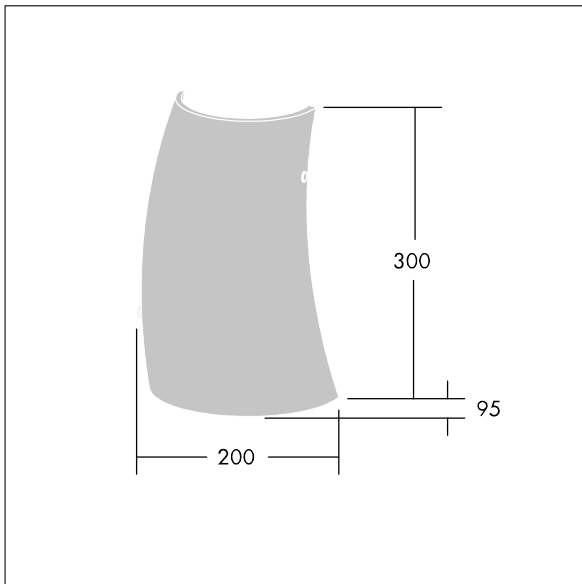

## 96642768 LYRIC DECO LED1550-840 HF MWA-L OP

A stylish, curving tubular wall mounted LED luminaire with fixed output control gear. Class I electrical, IP20. Diffuser: opal glass. Complete with 4000K LED.

Dimensions: 200 x 95 x 300 mm  
 Luminaire input power: 12.4 W  
 Luminaire luminous flux: 1550 lm  
 Luminaire efficacy: 125 lm/W  
 Weight: 1.4 kg

TLG\_LYRD\_F\_WALLPDB.jpg

TLG\_LYRD\_M\_DX\_AP02.wmf

This product contains a light source of energy efficiency class C.