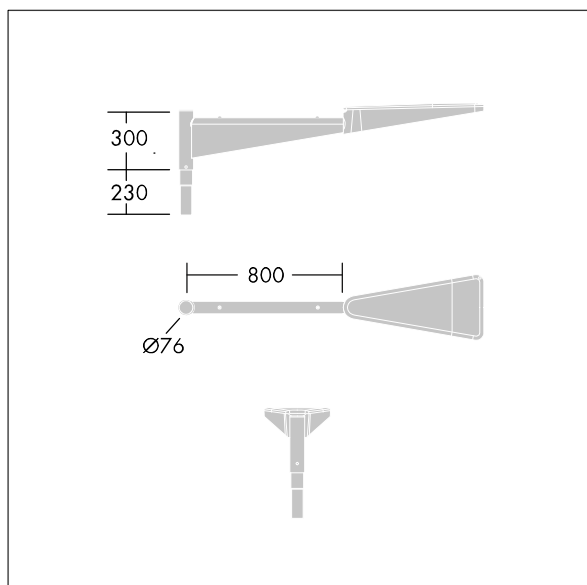

Urba

96270892 <URBA 1XBRA 0,8 MTP TOP76 D60 ANT

THORN

Urba

Single galvanised steel post top bracket. 1 x 800mm arm.
Painted dark grey.

TLG_URBA_F_SNGLBRKT800GY.jpg

TLG_URBA_M_550_C1.wmf

All values marked with an * are rated values. Unless stated otherwise, the values apply to an ambient temperature of 25°C.