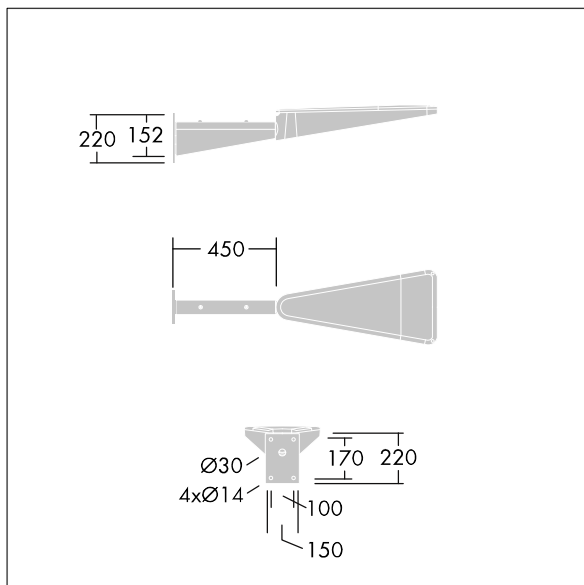

# Urba

96270891 <URBA MWA 0,45 BK

## Urba

galvanised steel bracket. 450mm arm. Painted black.

TLG\_URBA\_F\_WALLBRKT450.jpg

TLG\_URBA\_M\_600\_C3.wmf

All values marked with an \* are rated values. Unless stated otherwise, the values apply to an ambient temperature of 25°C.