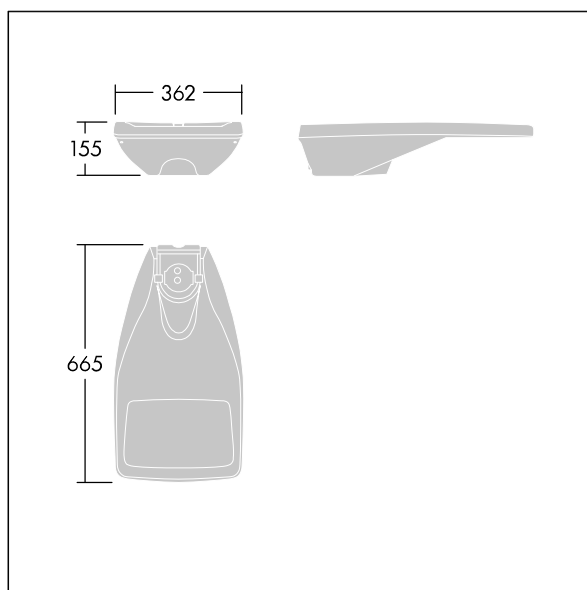

## R2L2

A small size LED road lighting lantern with 12 LEDs driven at 700mA with Extra Wide Street & Comfort optic. LED driver Programmable. Class II electrical (this product is not earthed), IP66, IK08. Housing: die-cast aluminium (EN AC-44300), powder coated textured light grey. Enclosure: tempered flat glass. Screws: stainless steel, Ecolubric® treated. Post top (Ø60/76mm, tilted 0°/5°/10°) or lateral (Ø34/42/49/60mm, tilted 0°/-5°/-10°/-15°) mounting. For lateral mounting to Ø34/42mm spigots an adaptor (59005840 R2L2 MA34/42 NPA) should be ordered separately. Equipped with 50% power reduction circuit, effective 3 hours before and 5 hours after a calculated midnight. It can be deactivated at installation with an easily accessible internal switch. Complete with 4000K LED.

Dimensions: 655 x 362 x 155 mm

Luminaire input power: 28 W

Luminaire luminous flux: 3664 lm

Luminaire efficacy: 131 lm/W

Weight: 8.89 kg

Scx: 0.05 m<sup>2</sup>

TLG\_R2L2\_F\_SPDB.jpg

TLG\_R2L2\_M\_LDS.wmf