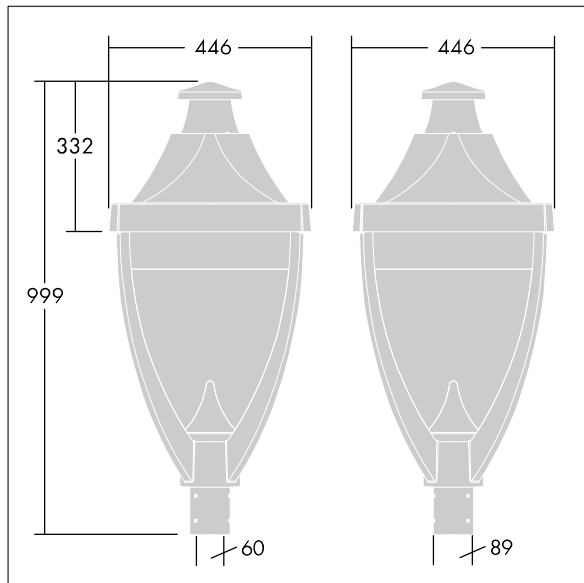

Legend

96262633 LEGEND 36L70 RC 730 BP RPF CL2 T60

ISO 9223	C5	IP65	IK08						
----------	----	------	------	--	--	--	--	--	--

Legend

A modern heritage post top LED lantern with perforated optic creating decorative illumination on the top of the lantern. Electronic, Class II electrical, IP65, IK08. Body: die-cast aluminium powder coated grey 900 textured finish (close to RAL 7043). Enclosure: flat toughened glass. Surge protection: 10kV single pulse common mode and 8kV multipulse common mode and 6kV multipulse differential mode. If permanent DALI system is connected, 6kV multipulse common and differential mode. Complete with 3000K LED.

Dimensions: 446 x 446 x 999 mm

Luminaire input power: 77 W

Weight: 17.6 kg

Scx: 0.14 m²

TLG_LGND_F_CLS.jpg

TLG_LGND_M_MTP.wmf

This product contains light sources of energy efficiency class D.

All values marked with an * are rated values. Thorn uses tried and tested components from leading suppliers, however there may be isolated instances of technology-related failures of individual LEDs during the rated product lifetime. International standards set the tolerance in initial flux and connected load at $\pm 10\%$. Unless stated otherwise, the values apply to an ambient temperature of 25°C.